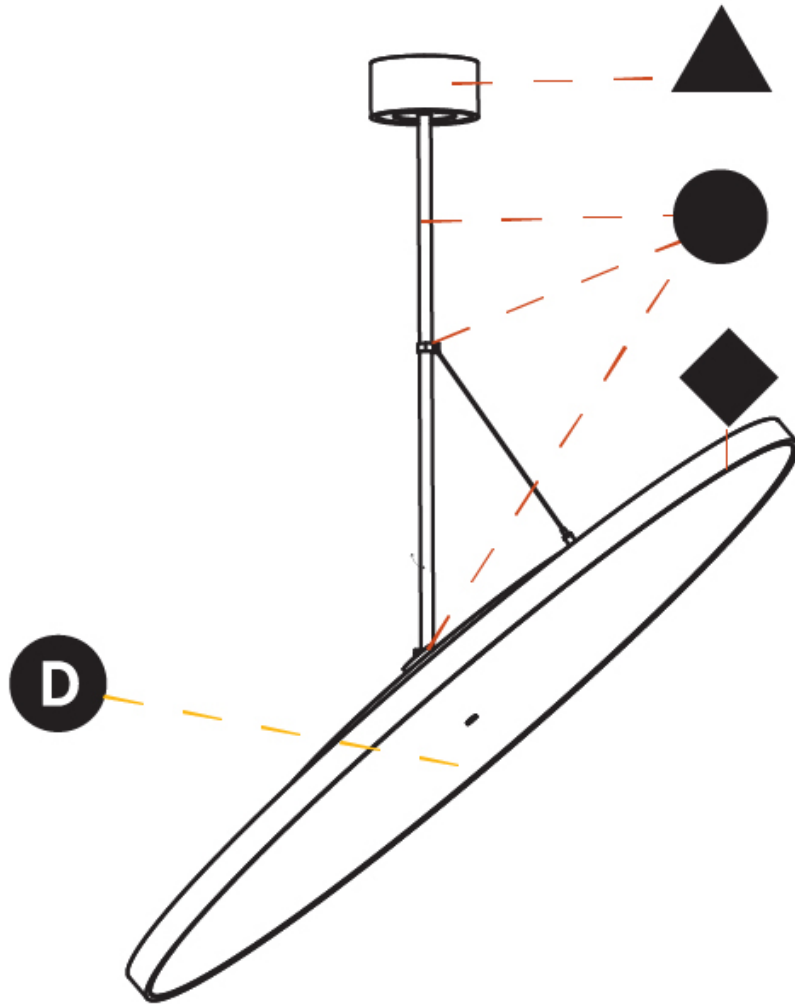

Adjustability: Rotational 170°; Tilt 90°

RATINGS AND CERTIFICATIONS

Certified By: Certified for North American Standards
 IP rating: IP20

SIGN DIVA FLEX SUSPENSION

A30860-

| | |
|-----------|-------|
| PROJECT | _____ |
| TYPE | _____ |
| SPECIFIER | _____ |
| QUANTITY | _____ |
| DATE | _____ |