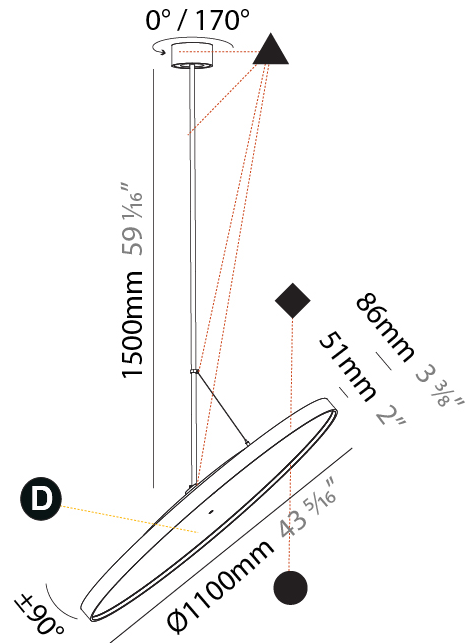

GENERAL

Series: Sign Diva Flex
Subseries: Sign Diva Flex Korona
Partner: Prolicht
Division: Architectural
Installation: Suspension
Product Type: Pendant
Mounting Location: Ceiling
Light Distribution: Adjustable

PHYSICAL

Shape: Round
Diameter (mm): 1100
Diameter (in): 43 5/16
Height (mm): 1620
Height (in): 63 3/4
Weight (kg): 15.5
Weight (lbs): 34.1
Diffuser: PMMA - Opal / Micro-Prism / Sparkling Secret / Vintage Industrial
Fixture Finish: SSR / BKV / CWI / CRY / HAB / UFT / ITA / RUA / FTG / MYG / LOD / PUS / FRO / FUP / KIA / POP / BLS / SPG / MEY / GOH / CHC / COM / ABZ / JAG / OBR / MOS / ROR
Fixture Material: PMMA / Extruded Aluminum / Steel

ELECTRICAL

Lamp Type: LED (Zhaga Standard)
Input Wattage (W): 145
Total Output Wattage (W): 135
Dimming: Tri-Mode (Non-Dimming and Phase Dimming (120Vac only) and 0-10V Dimming)
Driver Included: Yes
Driver Location: Integrated
Driver Type: Constant Current - Universal
Driver Class: Class 2
Input Voltage (V): 120 - 277
Constant Current (MA): 600

LED

Color Temperature (°K): 2700 / 3000 / 3500 / 4000
Max. Delivered Lumen (lm): 16002 / 17172 / 19937 / 20344
Nominal Lumen (lm): 18992 / 20305 / 23575 / 24056
CRI: >90 CRI
Lamp Life (hrs): 50000

OPTICAL

Adjustability: Rotational 170°; Tilt 90°

RATINGS AND CERTIFICATIONS

Certified By: Certified for North American Standards
IP rating: IP20