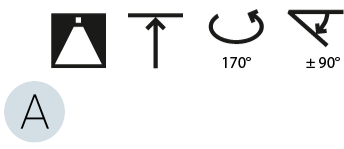

Adjustability: Rotational 170°; Tilt 90°

RATINGS AND CERTIFICATIONS

Certified By: Certified for North American Standards
 IP rating: IP20

SIGN DIVA FLEX KORONA SUSPENSION

A30868-

| | |
|-----------|-------|
| PROJECT | _____ |
| TYPE | _____ |
| SPECIFIER | _____ |
| QUANTITY | _____ |
| DATE | _____ |