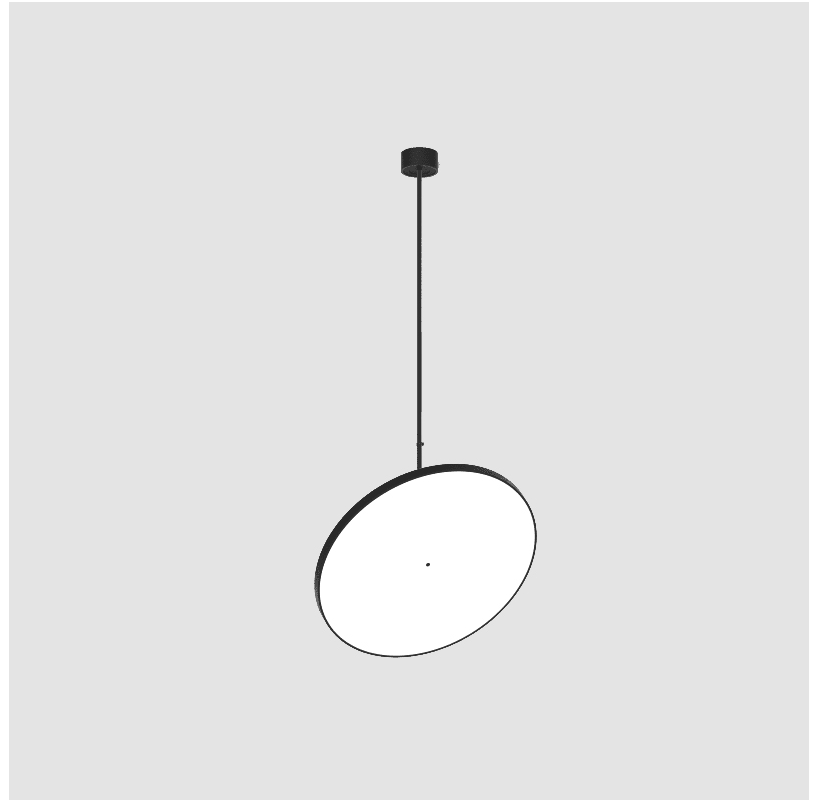

GENERAL

| |
|--------------------------------|
| Series: Sign Diva Flex |
| Subseries: Sign Diva Flex |
| Partner: Prolicht |
| Division: Architectural |
| Installation: Suspension |
| Product Type: Pendant |
| Mounting Location: Ceiling |
| Light Distribution: Adjustable |

PHYSICAL

| |
|---|
| Shape: Round |
| Diameter (mm): 850 |
| Diameter (in): 33 7/16" |
| Height (mm): 1620 |
| Height (in): 63 3/4" |
| Weight (kg): 2.007 |
| Weight (lbs): 4.42 |
| Diffuser: PMMA - Opal / Micro-Prism / Sparkling Secret / Vintage Industrial |
| Fixture Finish: SSR / BKV / CWI / CRY / HAB / UFT / ITA / RUA / FTG / MYG / LOD / PUS / FRO / FUP / KIA / POP / BLS / SPG / MEY / GOH / CHC / COM / ABZ / JAG / OBR / MOS / ROR |
| Fixture Material: PMMA / Extruded Aluminum / Steel |

OPTICAL

| |
|--|
| Adjustability: Rotational 170°; Tilt 90° |
|--|

RATINGS AND CERTIFICATIONS

| |
|--|
| Certified By: Certified for North American Standards |
| IP rating: IP20 |

SIGN DIVA FLEX SUSPENSION