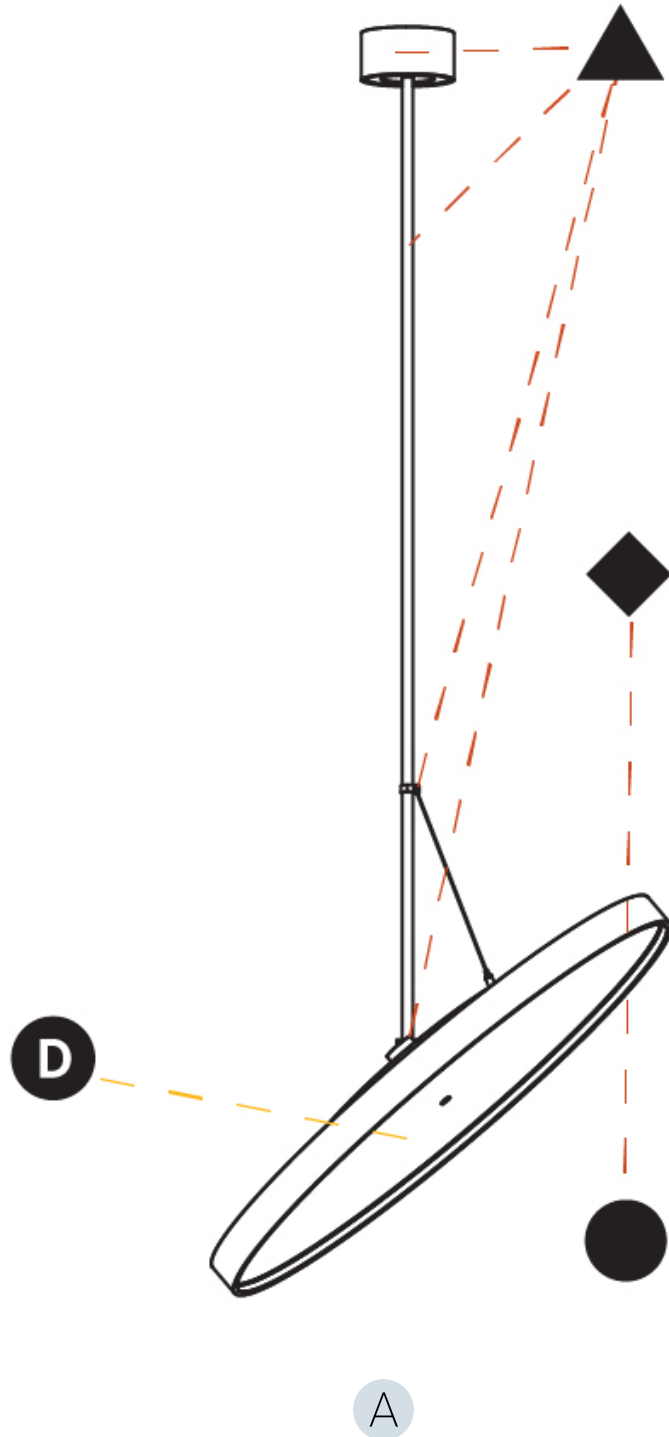

Adjustability: Rotational 170°; Tilt 90°

RATINGS AND CERTIFICATIONS

Certified By: Certified for North American Standards
 IP rating: IP20

SIGN DIVA FLEX KORONA SUSPENSION

A30868-

| | |
|-----------|-------|
| PROJECT | _____ |
| TYPE | _____ |
| SPECIFIER | _____ |
| QUANTITY | _____ |
| DATE | _____ |