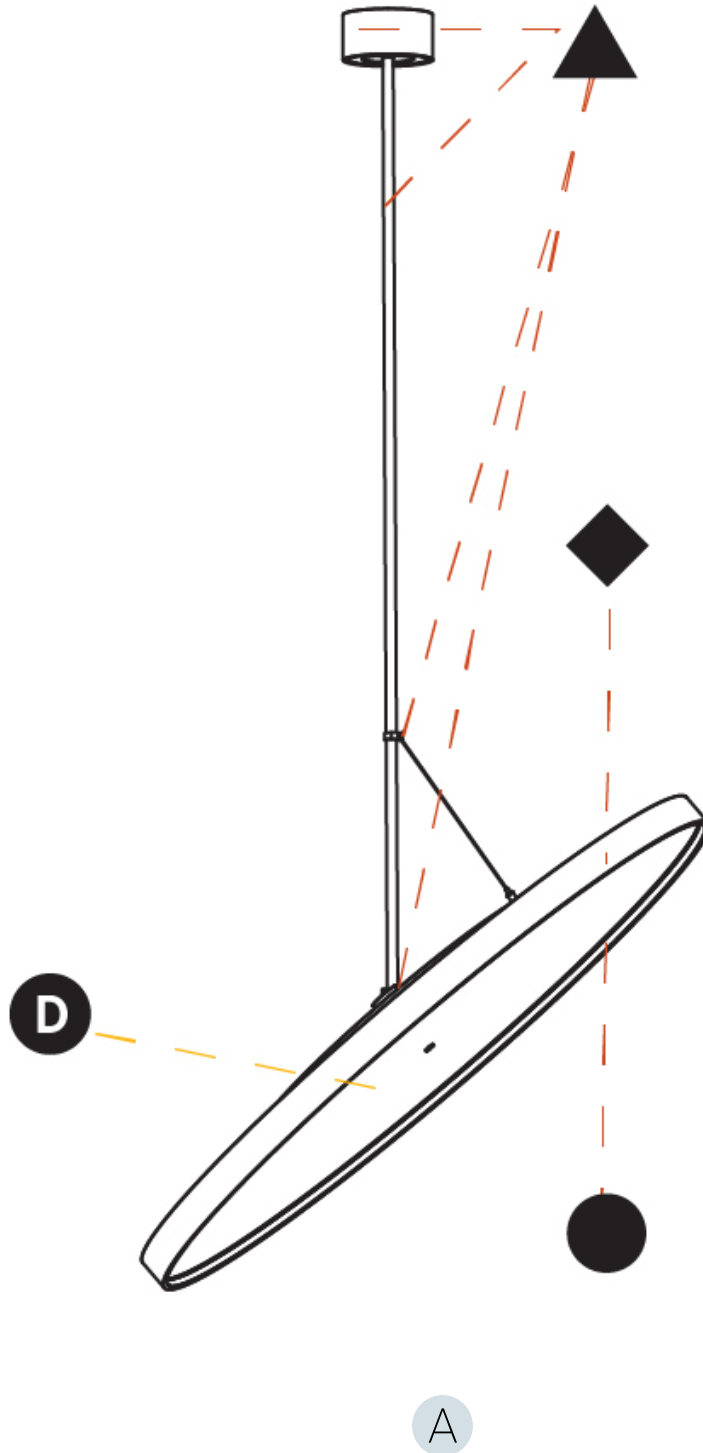

Adjustability: Rotational 170°; Tilt 90°

RATINGS AND CERTIFICATIONS

Certified By: Certified for North American Standards
 IP rating: IP20

SIGN DIVA FLEX KORONA SUSPENSION

A30870-

| |
|-----------|
| PROJECT |
| TYPE |
| SPECIFIER |
| QUANTITY |
| DATE |