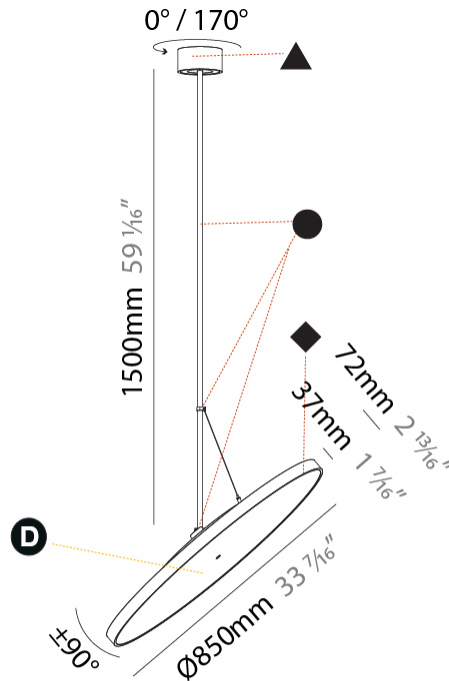

PHYSICAL

| |
|---|
| Shape: Round |
| Diameter (mm): 850 |
| Diameter (in): 33 7/16" |
| Height (mm): 1620 |
| Height (in): 63 3/4" |
| Weight (kg): 2.007 |
| Weight (lbs): 4.42 |
| Diffuser: PMMA - Opal / Micro-Prism / Sparkling Secret / Vintage Industrial |
| Fixture Finish: SSR / BKV / CWI / CRY / HAB / UFT / ITA / RUA / FTG / MYG / LOD / PUS / FRO / FUP / KIA / POP / BLS / SPG / MEY / GOH / CHC / COM / ABZ / JAG / OBR / MOS / ROR |
| Fixture Material: PMMA / Extruded Aluminum / Steel |

OPTICAL

| |
|--|
| Adjustability: Rotational 170°; Tilt 90° |
|--|

RATINGS AND CERTIFICATIONS

| |
|--|
| Certified By: Certified for North American Standards |
| IP rating: IP20 |

SIGN DIVA FLEX SUSPENSION

PHYSICAL

Shape: Round
 Diameter (mm): 1100
 Diameter (in): 43 ⁵/₁₆"
 Height (mm): 1620
 Height (in): 63 ³/₄"
 Weight (kg): 15.3
 Weight (lbs): 33.66
 Diffuser: PMMA - Opal / Micro-Prism / Sparkling Secret / Vintage Industrial
 Fixture Finish: SSR / BKV / CWI / CRY / HAB / UFT / ITA / RUA / FTG / MYG / LOD / PUS / FRO / FUP / KIA / POP / BLS / SPG / MEY / GOH / CHC / COM / ABZ / JAG / OBR / MOS / ROR
 Fixture Material: PMMA / Extruded Aluminum / Steel

PHYSICAL

Shape: Round
 Diameter (mm): 850
 Diameter (in): 33 7/16
 Height (mm): 1620
 Height (in): 63 3/4
 Weight (kg): 2.007
 Weight (lbs): 4.42
 Diffuser: PMMA - Opal / Micro-Prism / Sparkling Secret / Vintage Industrial
 Fixture Finish: SSR / BKV / CWI / CRY / HAB / UFT / ITA / RUA / FTG / MYG / LOD / PUS / FRO / FUP / KIA / POP / BLS / SPG / MEY / GOH / CHC / COM / ABZ / JAG / OBR / MOS / ROR
 Fixture Material: PMMA / Extruded Aluminum / Steel